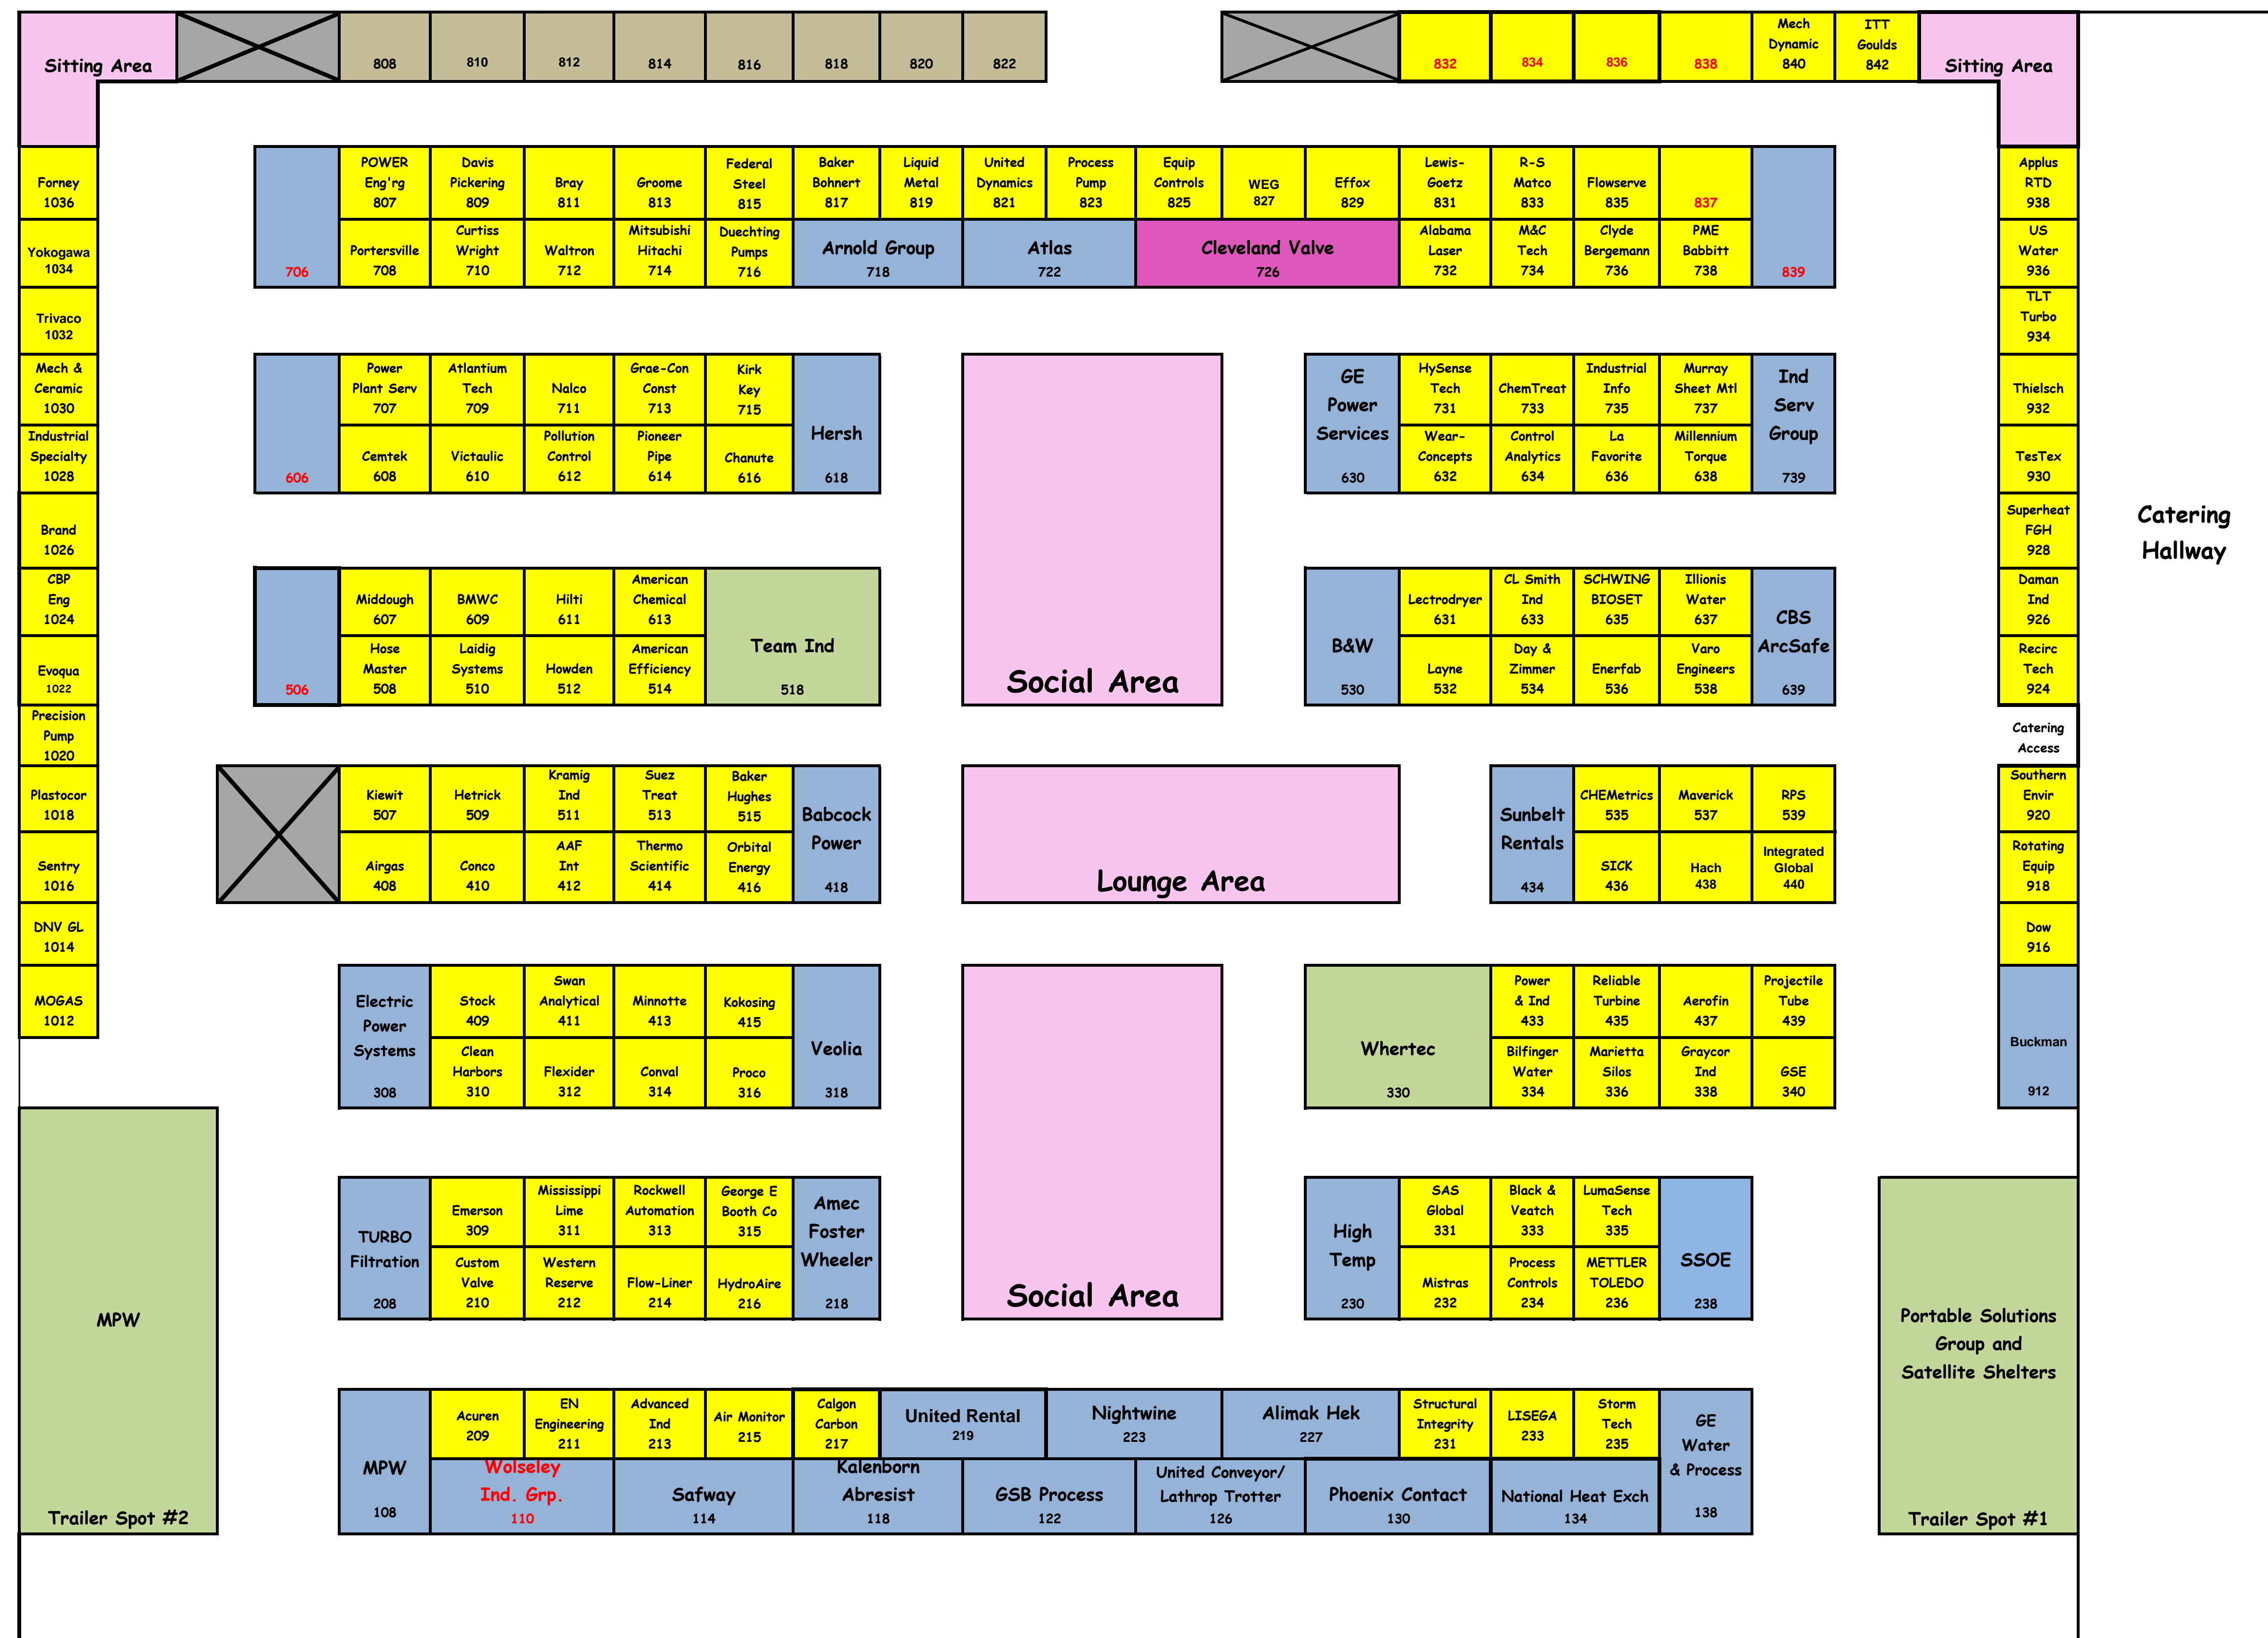

AEP BRO Forum 2016

Entrance to Dining Area

Sitting Area

Sitting Area

Catering Hallway

- Forney 1036
- Yokogawa 1034
- Trivaco 1032
- Mech & Ceramic 1030
- Industrial Specialty 1028
- Brand 1026
- CBP Eng 1024
- Evoqua 1022
- Precision Pump 1020
- Plastacor 1018
- Sentry 1016
- DNV GL 1014
- MOGAS 1012

- Applur RTD 938
- US Water 936
- TLT Turbo 934
- Thielsch 932
- TesTex 930
- Superheat FGH 928
- Daman Ind 926
- Recirc Tech 924
- Catering Access
- Southern Envir 920
- Rotating Equip 918
- Dow 916
- Buckman 912

MPW  
Trailer Spot #2

Portable Solutions Group and Satellite Shelters  
Trailer Spot #1

Show Office

Registration Desk

Entrance to Exhibit Hall C